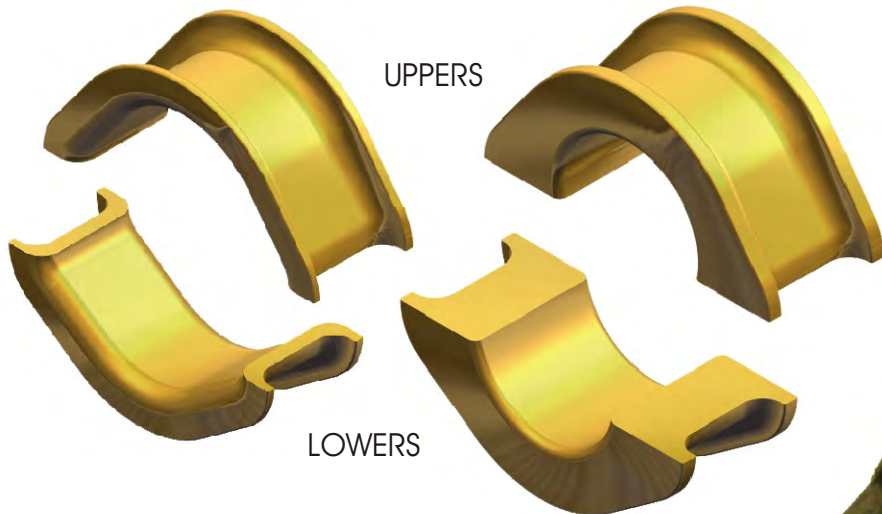

INSTRUCTION SHEET FOR SET # 7.10101 7.10102

Read this instruction sheet thoroughly before initiating any work!

1131 VIA CALLEJON, SAN CLEMENTE, CA 92673

NOTE: These rack & pinion bushings are a unique two piece design. This allows easier installations. Install parts as pictured below.

© 2003 Energy Suspension. All rights reserved.
May not be reproduced, in any form, or by any means,
without the written consent of Energy Suspension.

012403NJT

Left Side(Driver)

Right Side(Passenger)

17077