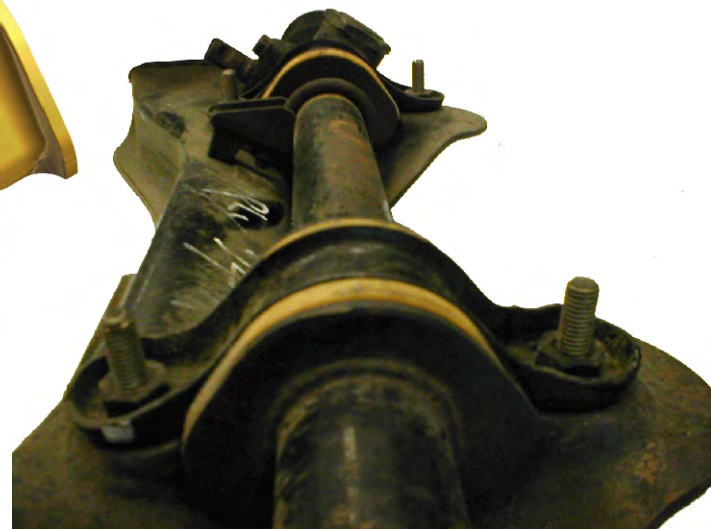

INSTRUCTION SHEET FOR SET # 7.10101 7.10102

Read this instruction sheet thoroughly before initiating any work!

1131 VIA CALLEJON, SAN CLEMENTE, CA 92673

NOTE: These rack & pinion bushings are a unique two piece design. This allows easier installations. Install parts as pictured below.

© 2003 Energy Suspension. All rights reserved.
May not be reproduced, in any form, or by any means,
without the written consent of Energy Suspension.

012403NJT

Left Side(Driver)

Right Side(Passenger)

17077