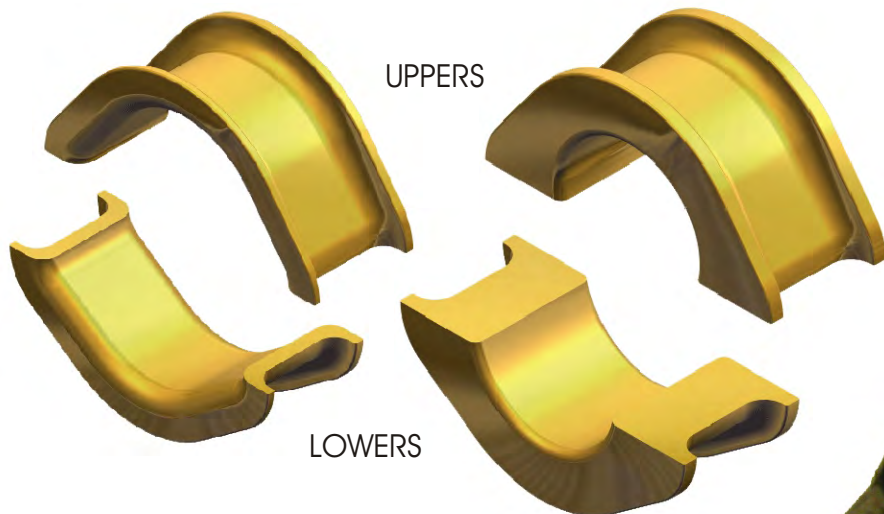

INSTRUCTION SHEET FOR SET # 7.10101 7.10102

Read this instruction sheet thoroughly before initiating any work!

1131 VIA CALLEJON, SAN CLEMENTE, CA 92673

NOTE: These rack & pinion bushings are a unique two piece design. This allows easier installations. Install parts as pictured below.

© 2003 Energy Suspension. All rights reserved.
May not be reproduced, in any form, or by any means,
without the written consent of Energy Suspension.

012403NJT

Left Side(Driver)

Right Side(Passenger)

17077