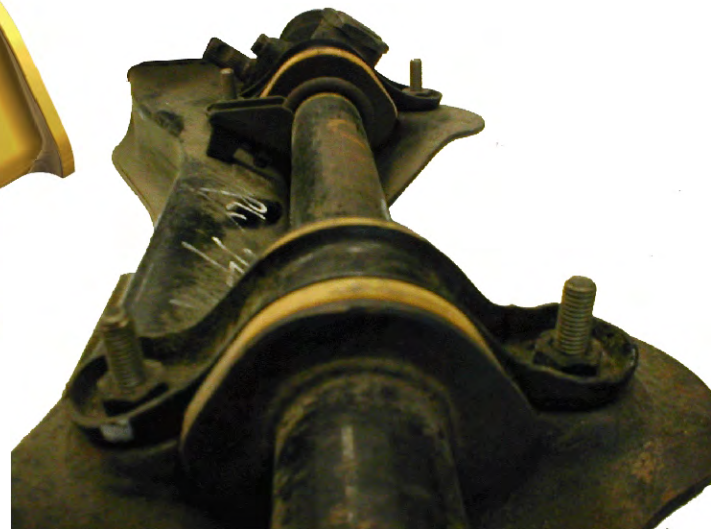

INSTRUCTION SHEET FOR SET # 7.10101 7.10102

Read this instruction sheet thoroughly before initiating any work!

1131 VIA CALLEJON, SAN CLEMENTE, CA 92673

NOTE: These rack & pinion bushings are a unique two piece design. This allows easier installations. Install parts as pictured below.

© 2003 Energy Suspension. All rights reserved.
May not be reproduced, in any form, or by any means,
without the written consent of Energy Suspension.

012403NJT

Left Side(Driver)

Right Side(Passenger)

17077